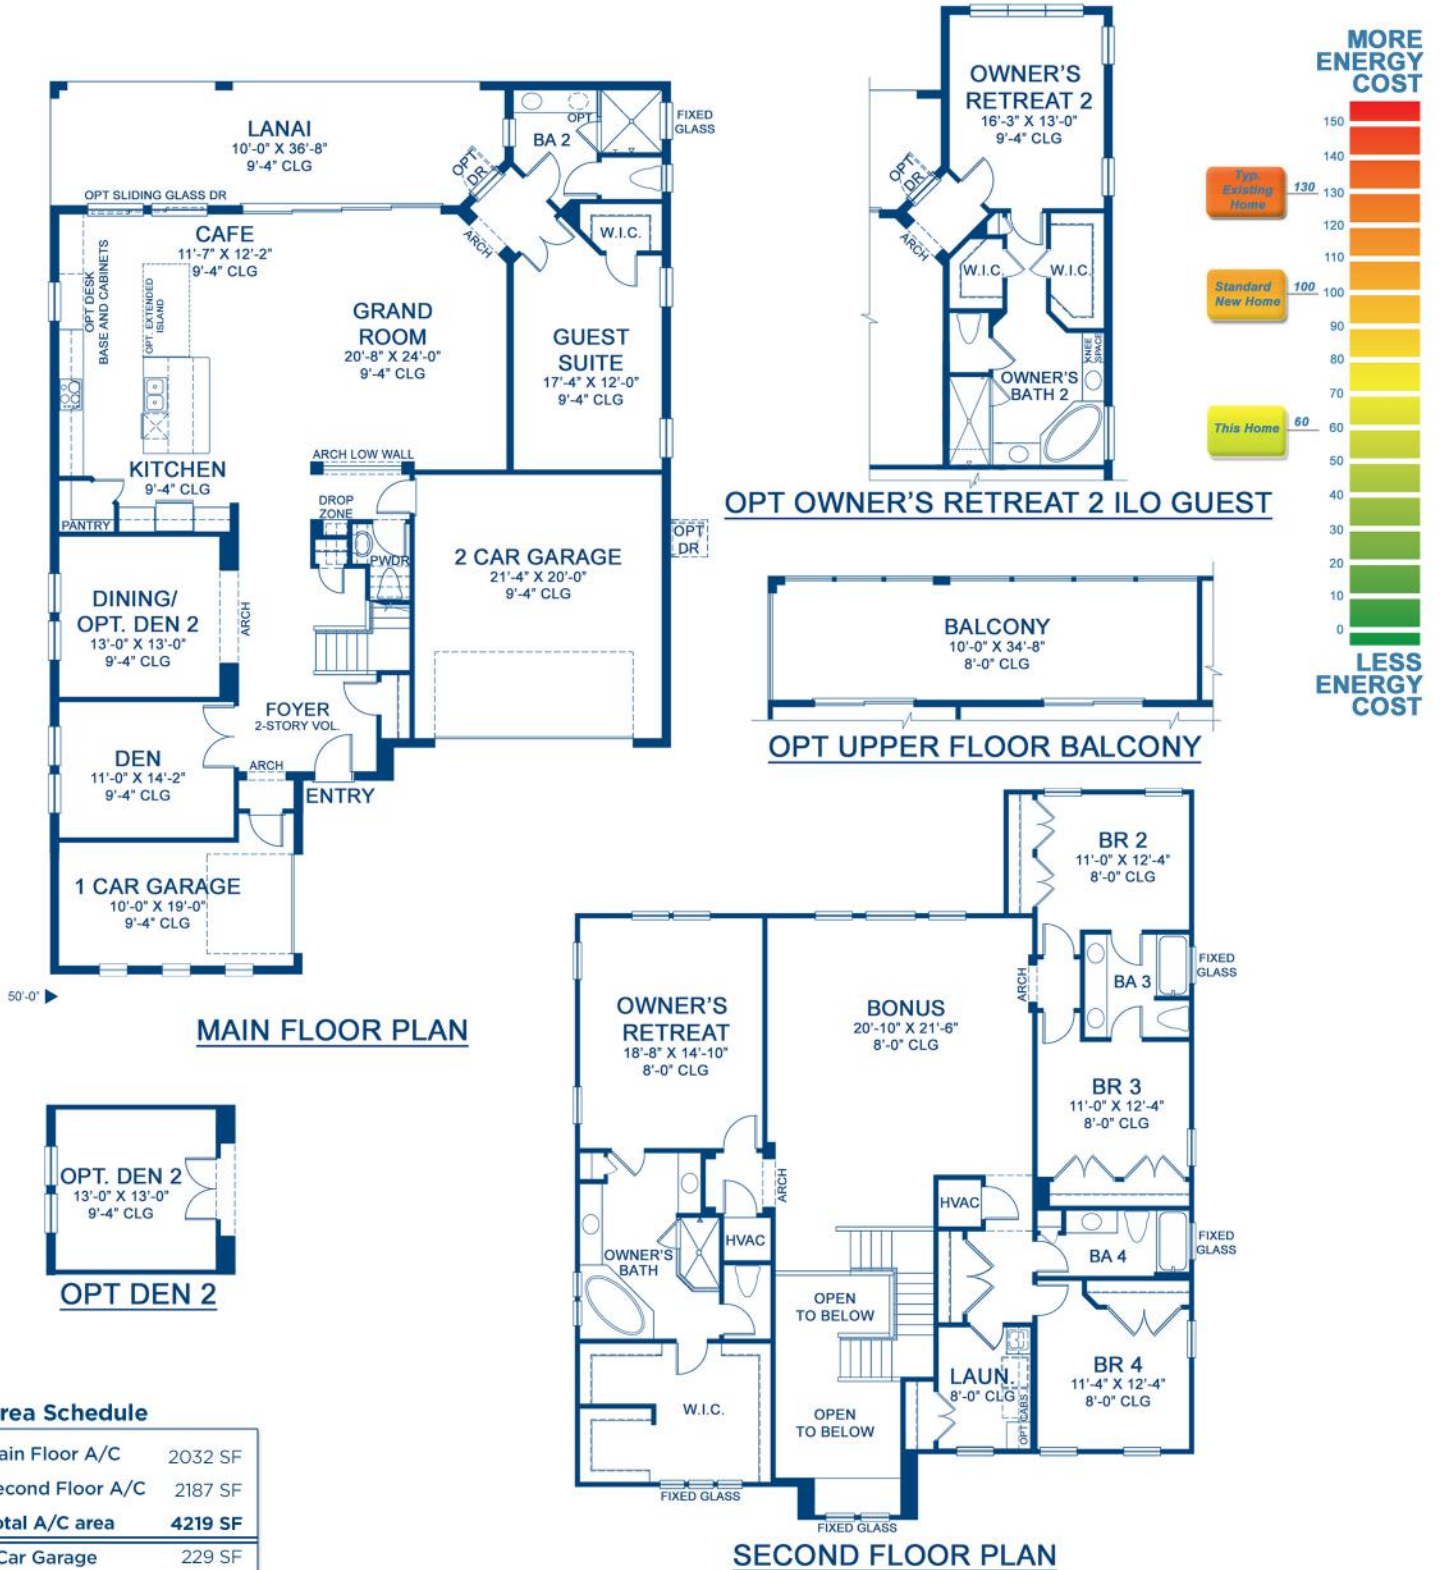

## *Mediterranean*

*EUC6*

## *Tuscan*

"Garage door windows and coach lights may not be included feature per rendering based on community features. Please confirm whether included or optional with your Community Sales Manager."

\*Laundry tub (LT) may be optional per community specifications

\*FRONT WINDOWS AND ENTRY VARY PER ELEVATION\*  
 \*REFERENCE MASTER PLAN SETS FOR ACTUAL SQUARE FOOTAGE TOTALS AND ENTRY LAYOUTS\*