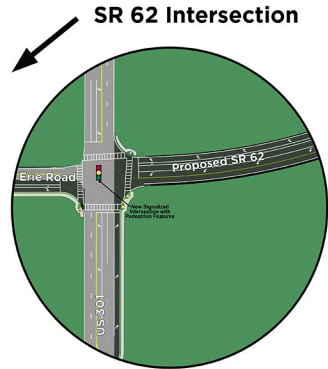

CROSSWIND RANCH

Site Map

Preliminary Site Plan

SR 62

Site Map Legend

- 50'-55' Wide Homesite
- 60'-65' Wide Homesite
- 70' Wide Homesite
- * Model Home
- P Model Parking

EQUAL HOUSING OPPORTUNITY

CRC# 057247