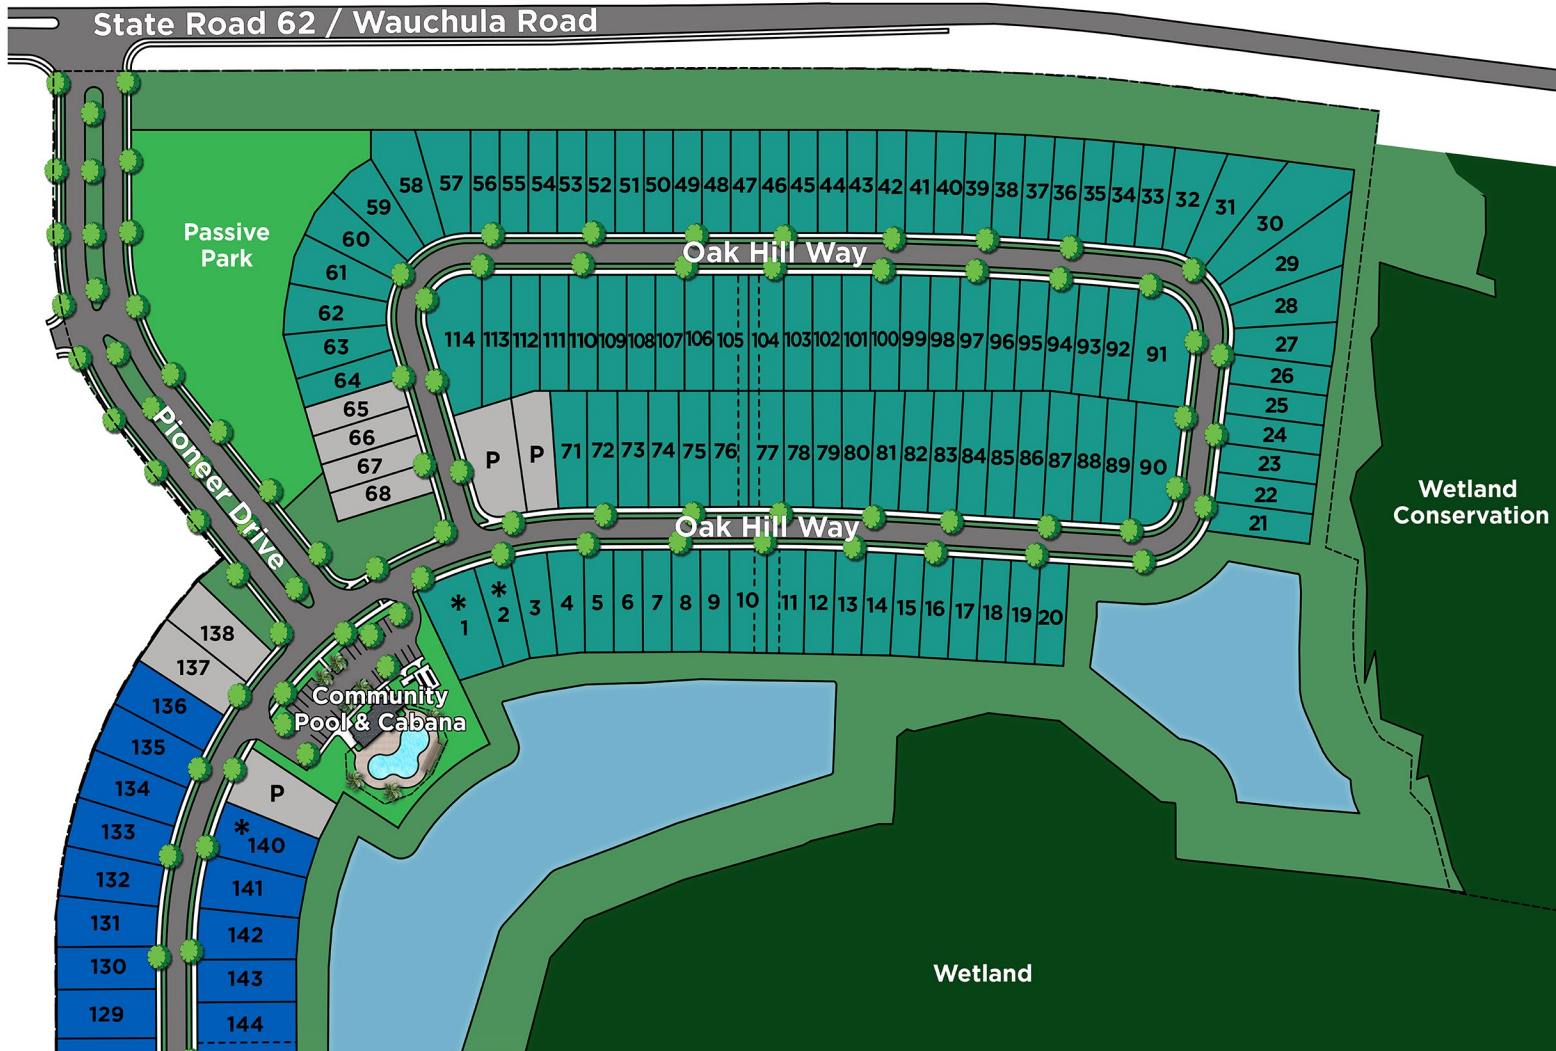

CROSSWIND POINT-VILLAS

Site Map

Preliminary Site Plan

**CROSSWIND
POINT**

Site Map Legend

- Villas Homesite
- * Model Home
- P Model Parking

EQUAL HOUSING
OPPORTUNITY

CRC# 057247