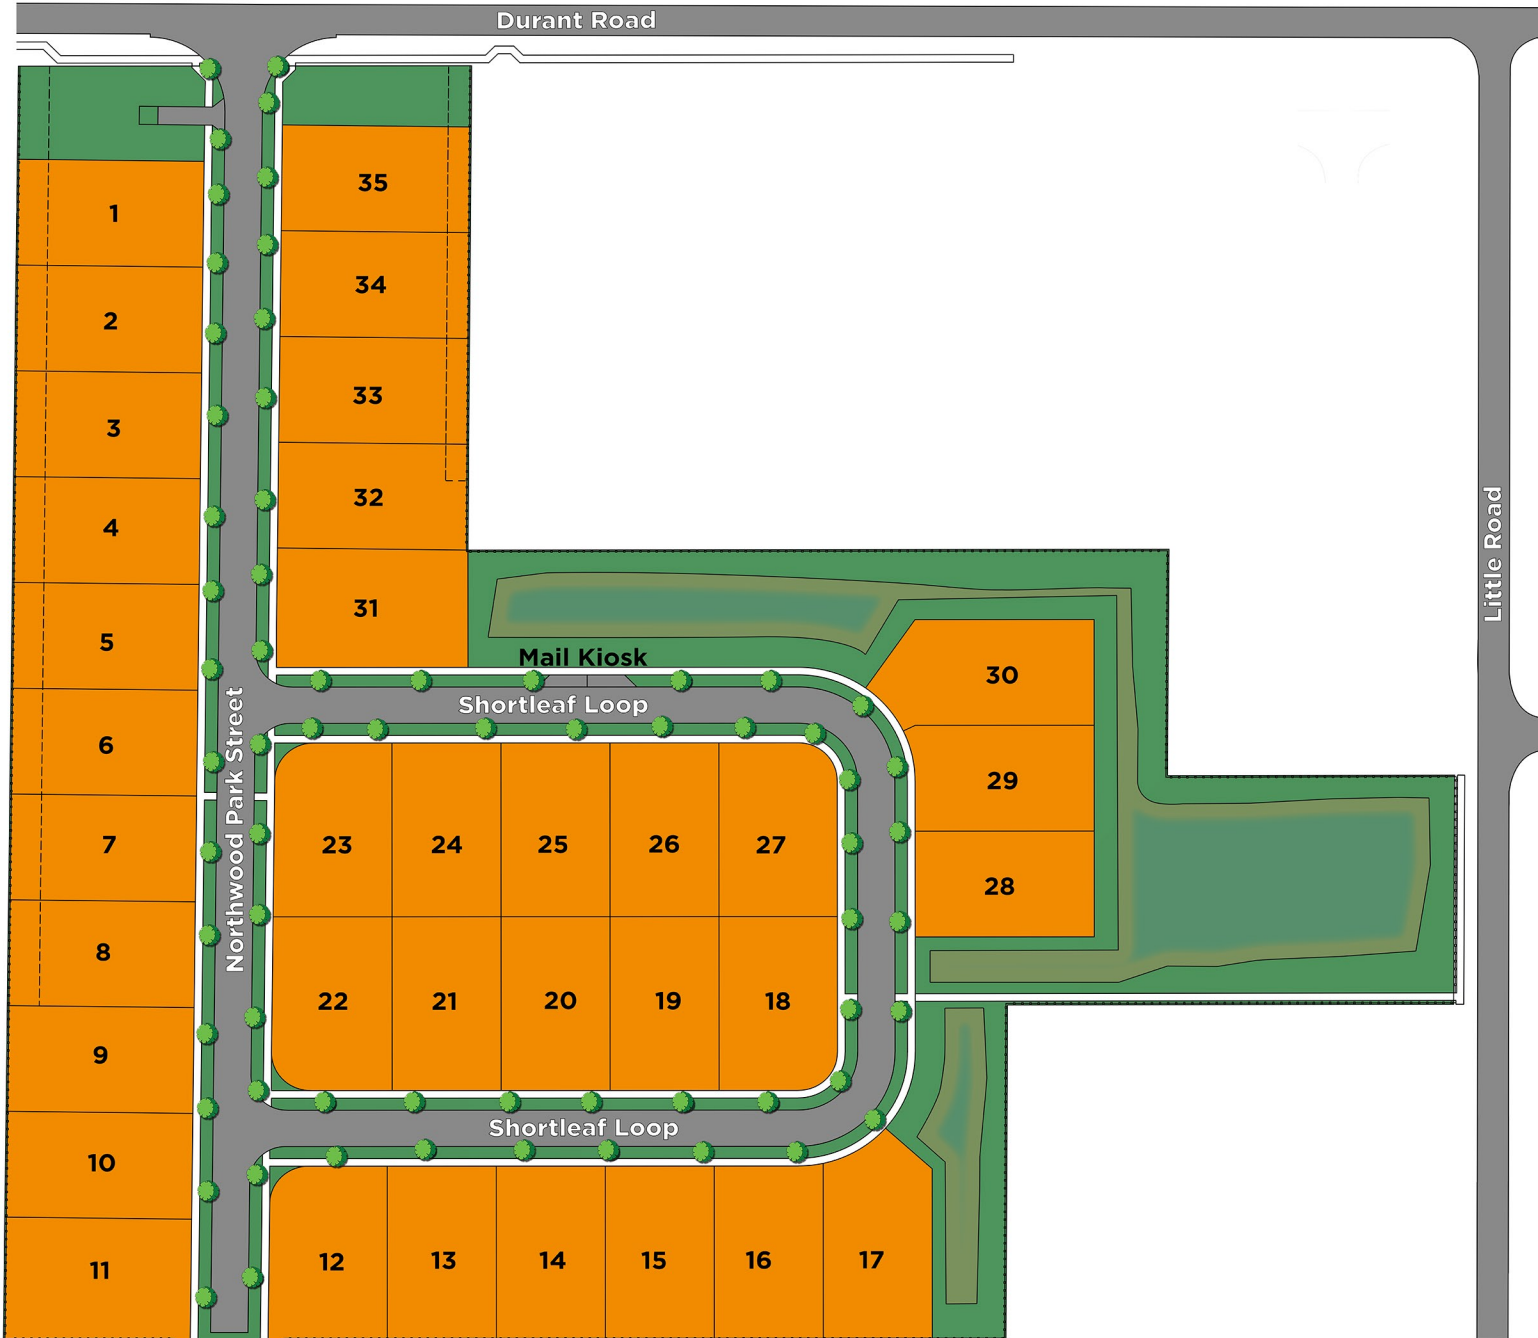

NORTHWOOD ESTATES

Site Map

Preliminary Site Plan

NORTHWOOD
Estates

Site Map Legend

70' Wide Homesite